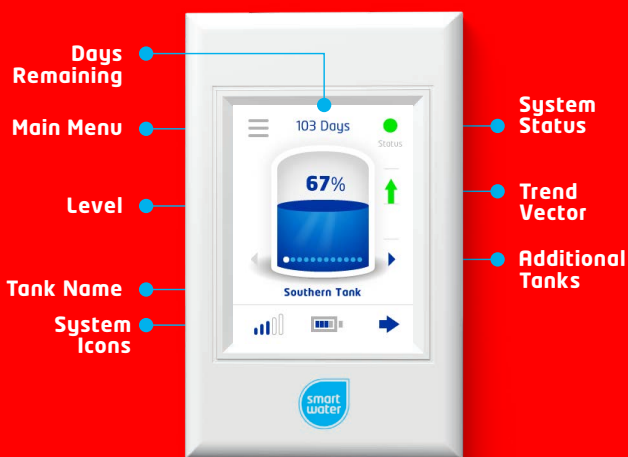

Smart Facts

WiFi LCD Keypad

The Smart Water WiFi LCD Keypad is the heart of the system. Packed full of the latest technology including a high speed ARM processor and a state of the art IPS TFT touchscreen, this product is built for performance. The product is WiFi enabled and uses “Blink Up” technology for simple connection to your chosen WiFi network. Simply download the Smart Water app from your app store and follow the simple on-screen instructions to get yourself online!

DESK MOUNT

WALL MOUNT

The WiFi touchscreen display is produced in a convenient and stylish desk top enclosure for ease of positioning. The WiFi LCD Keypad is also available in a wall mounting option. Once powered up the display is ready to be connected with up to twelve tank transmitters and up to twelve pump controllers. The device is supplied with a high power dipole antenna however other options are available for outdoor mounted antenna. A state of the art IPS full colour TFT touchscreen is incorporated for ease of navigation around the suite of features included in the software. The display is powered by a USB power supply that is also included with the kit.