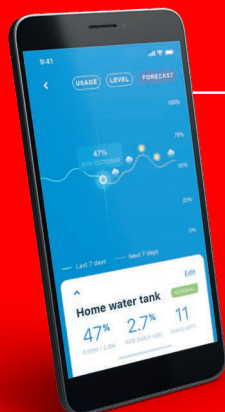

Mobile App available:

Mobile App including advanced features such as graphing and weather forecasting. The ultimate water management tool in the palm of your hand.

See more at www.smartwateronline.com